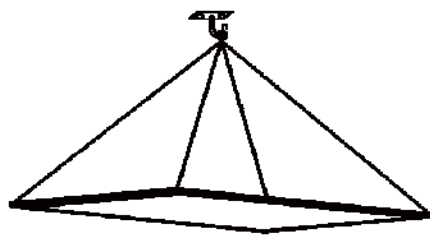

Length of Panel Light	300mm	600mm	1200mm
Size "A"	20-23cm	50-53cm	110-113cm

b.

3. To hang the Panel Light under the ceiling.

a. Fix the chains to the screw holes on the corners

b. Hang the Panel Light with chains under the ceiling. Chains minimum length is 50cm.

## Product Size +