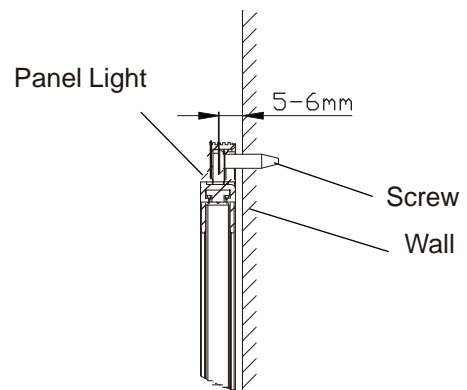

## LED Ceiling Panel Light Installing Instruction

1. To fix the Panel Light on the ceiling.

a.

b.

2. To fix the Panel Light on the wall.

a. Fix two 4mm selftapping screws (screw head "B" MUST be less than 7.2mm) on the wall.

Length of Panel Light	300mm	600mm	1200mm
Size "A"	20-23cm	50-53cm	110-113cm

b.

3. To hang the Panel Light under the ceiling.

a. Fix the chains to the screw holes on the corners

b. Hang the Panel Light with chains under the ceiling. Chains minimum length is 50cm.