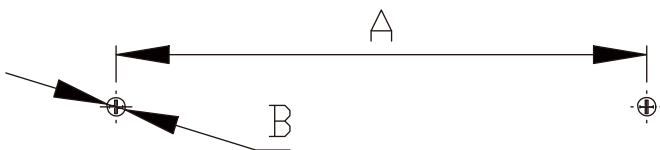

## LED Ceiling Panel Light Installing Instruction

1. To fix the Panel Light on the ceiling.

a.

b.

2. To fix the Panel Light on the wall.

a. Fix two 4mm selftapping screws (screw head "B" MUST be less than 7.2mm) on the wall.

Length of Panel Light	300mm	600mm	1200mm
Size "A"	20-23cm	50-53cm	110-113cm

b.

3. To hang the Panel Light under the ceiling.

a. Fix the chains to the screw holes on the corners

b. Hang the Panel Light with chains under the ceiling. Chains minimum length is 50cm.