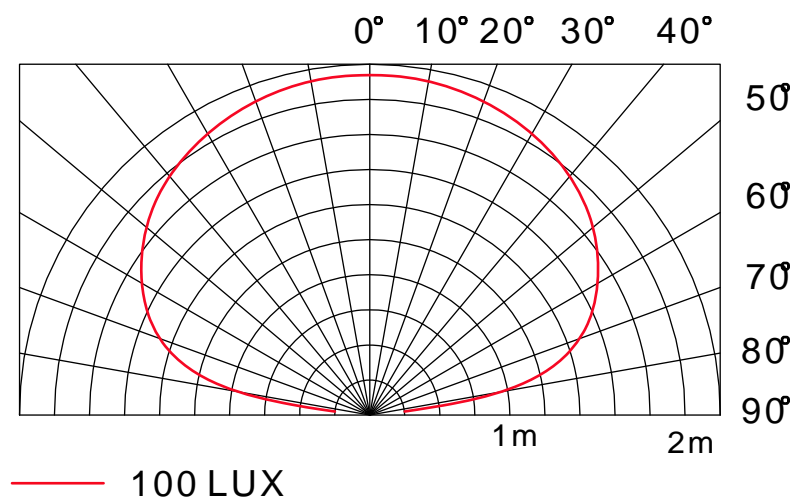

Specification +

Model +	CE66L
Lighting source +	Epistar SMD3528 LED 432 pcs
LED power +	27.5W
Total power with driver	30W
Input votage (Lighting) +	36V DC
Input votage (Driver) +	100V-240VAC /50-60HZ
Lifespan +	50000H
Luminous +	2070lm @ 6500K
Irradiation angle +	150°
CCT +	2600K----- 10000K
Ra +	75
2M illumination intensity	120lux
Temperature rise +	≤ 20 C
Working temperature +	-40 - +50 C
Relative humidity +	10%-80%
Product size +	595mmx595mmx10mm
Net weight +	3KG
Shock test +	Random, 2G acceleration 10 minutes on XYZ. PASS
Material of housing +	AL + PMMA (LGP)
Protection grade +	IP44
Insulation class +	CLASS II
Certification +	CE ■ RoHS

Radiation Angle vs. Relative Luminosity