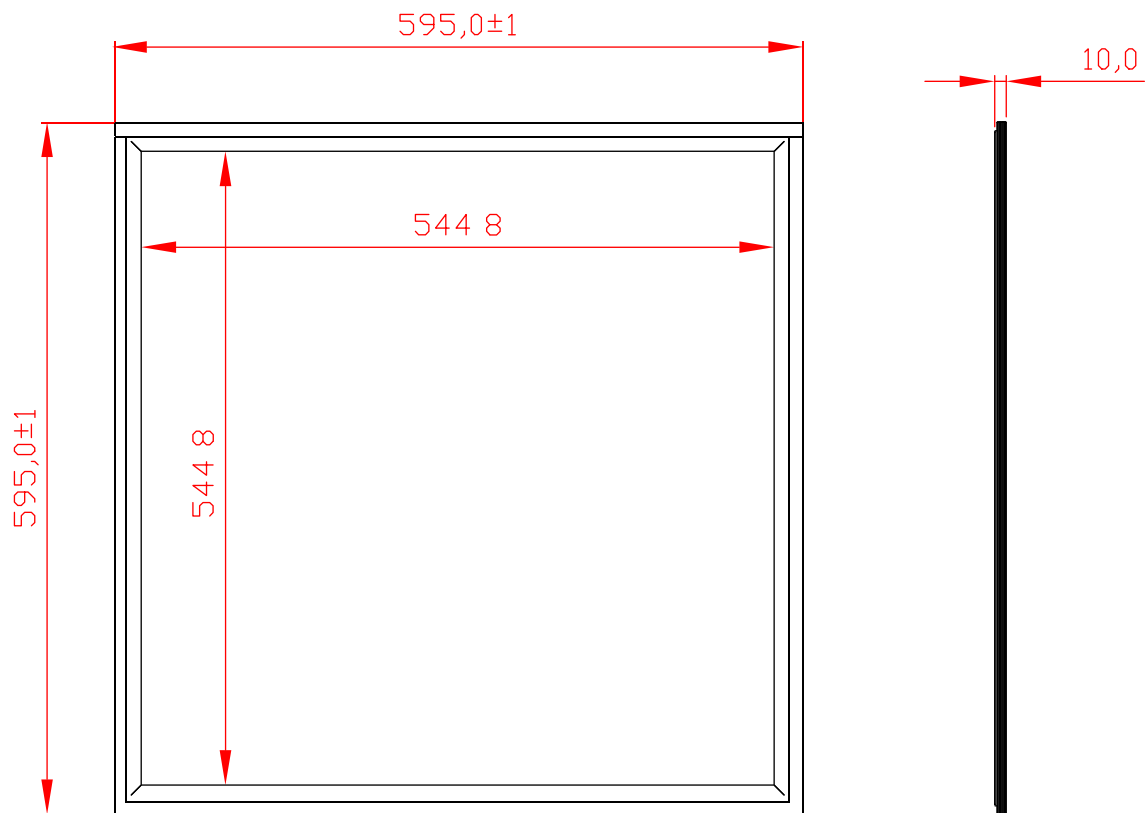

Length of Panel Light	300mm	600mm	1200mm
Size "A"	20-23cm	50-53cm	110-113cm

b.

3. To hang the Panel Light under the ceiling.

a. Fix the chains to the screw holes on the corners

b. Hang the Panel Light with chains under the ceiling. Chains minimum length is 50cm.

## Product Size +