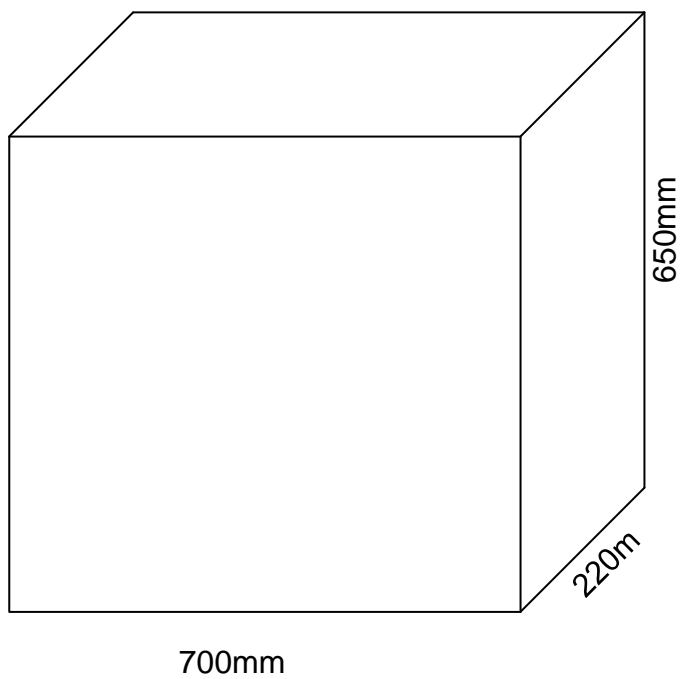

Packaging Specification +

Carton Contain + 5 pcs
Net Weight + 15 kg
Gross Weight + 20 kg